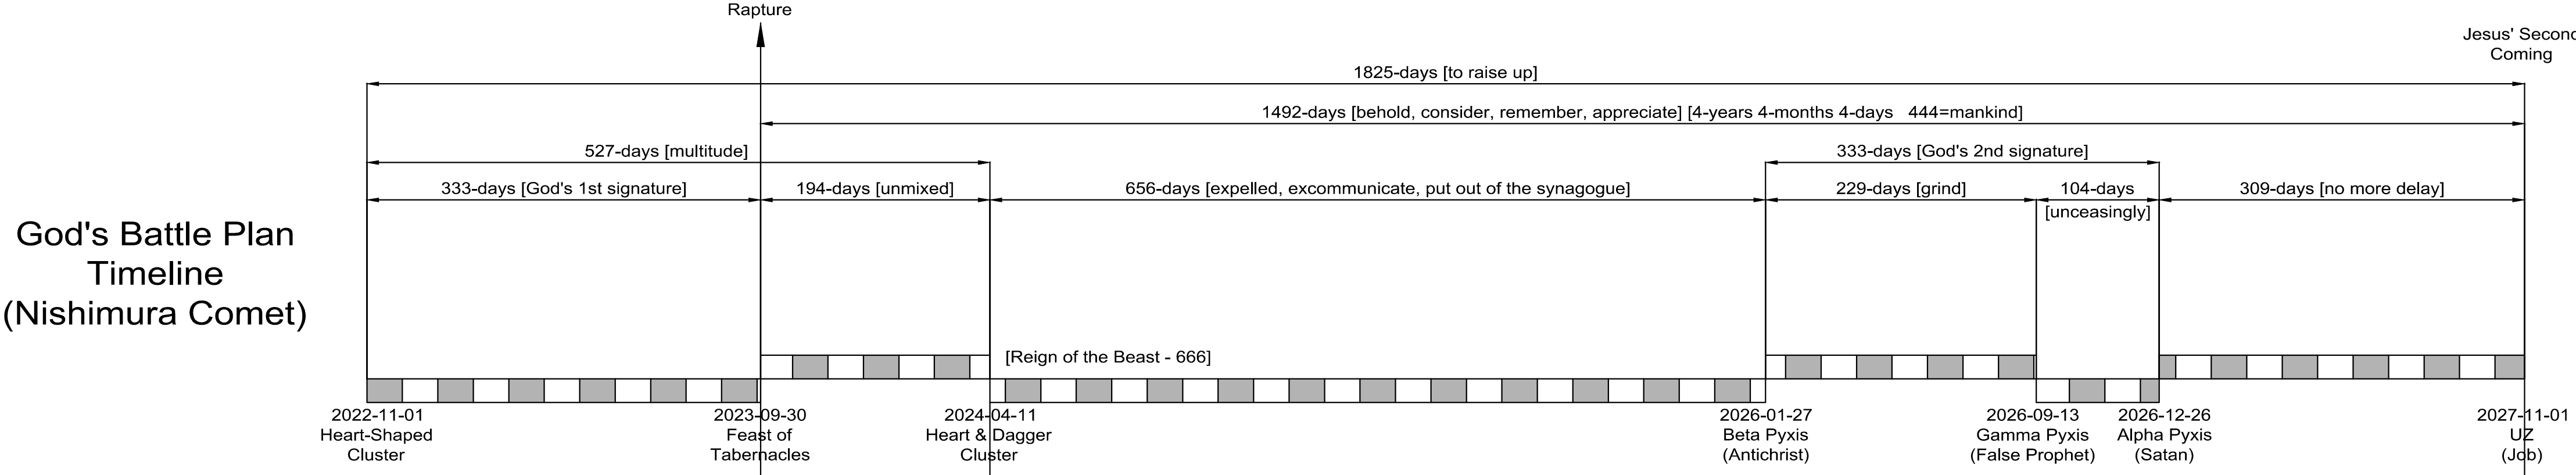

Timeline Overlays (Revelation Battle Plan)

Weltner Timeline Difference 3% error rate 97% accuracy

7-year Trib. Timeline Difference 69% error rate 31% accuracy